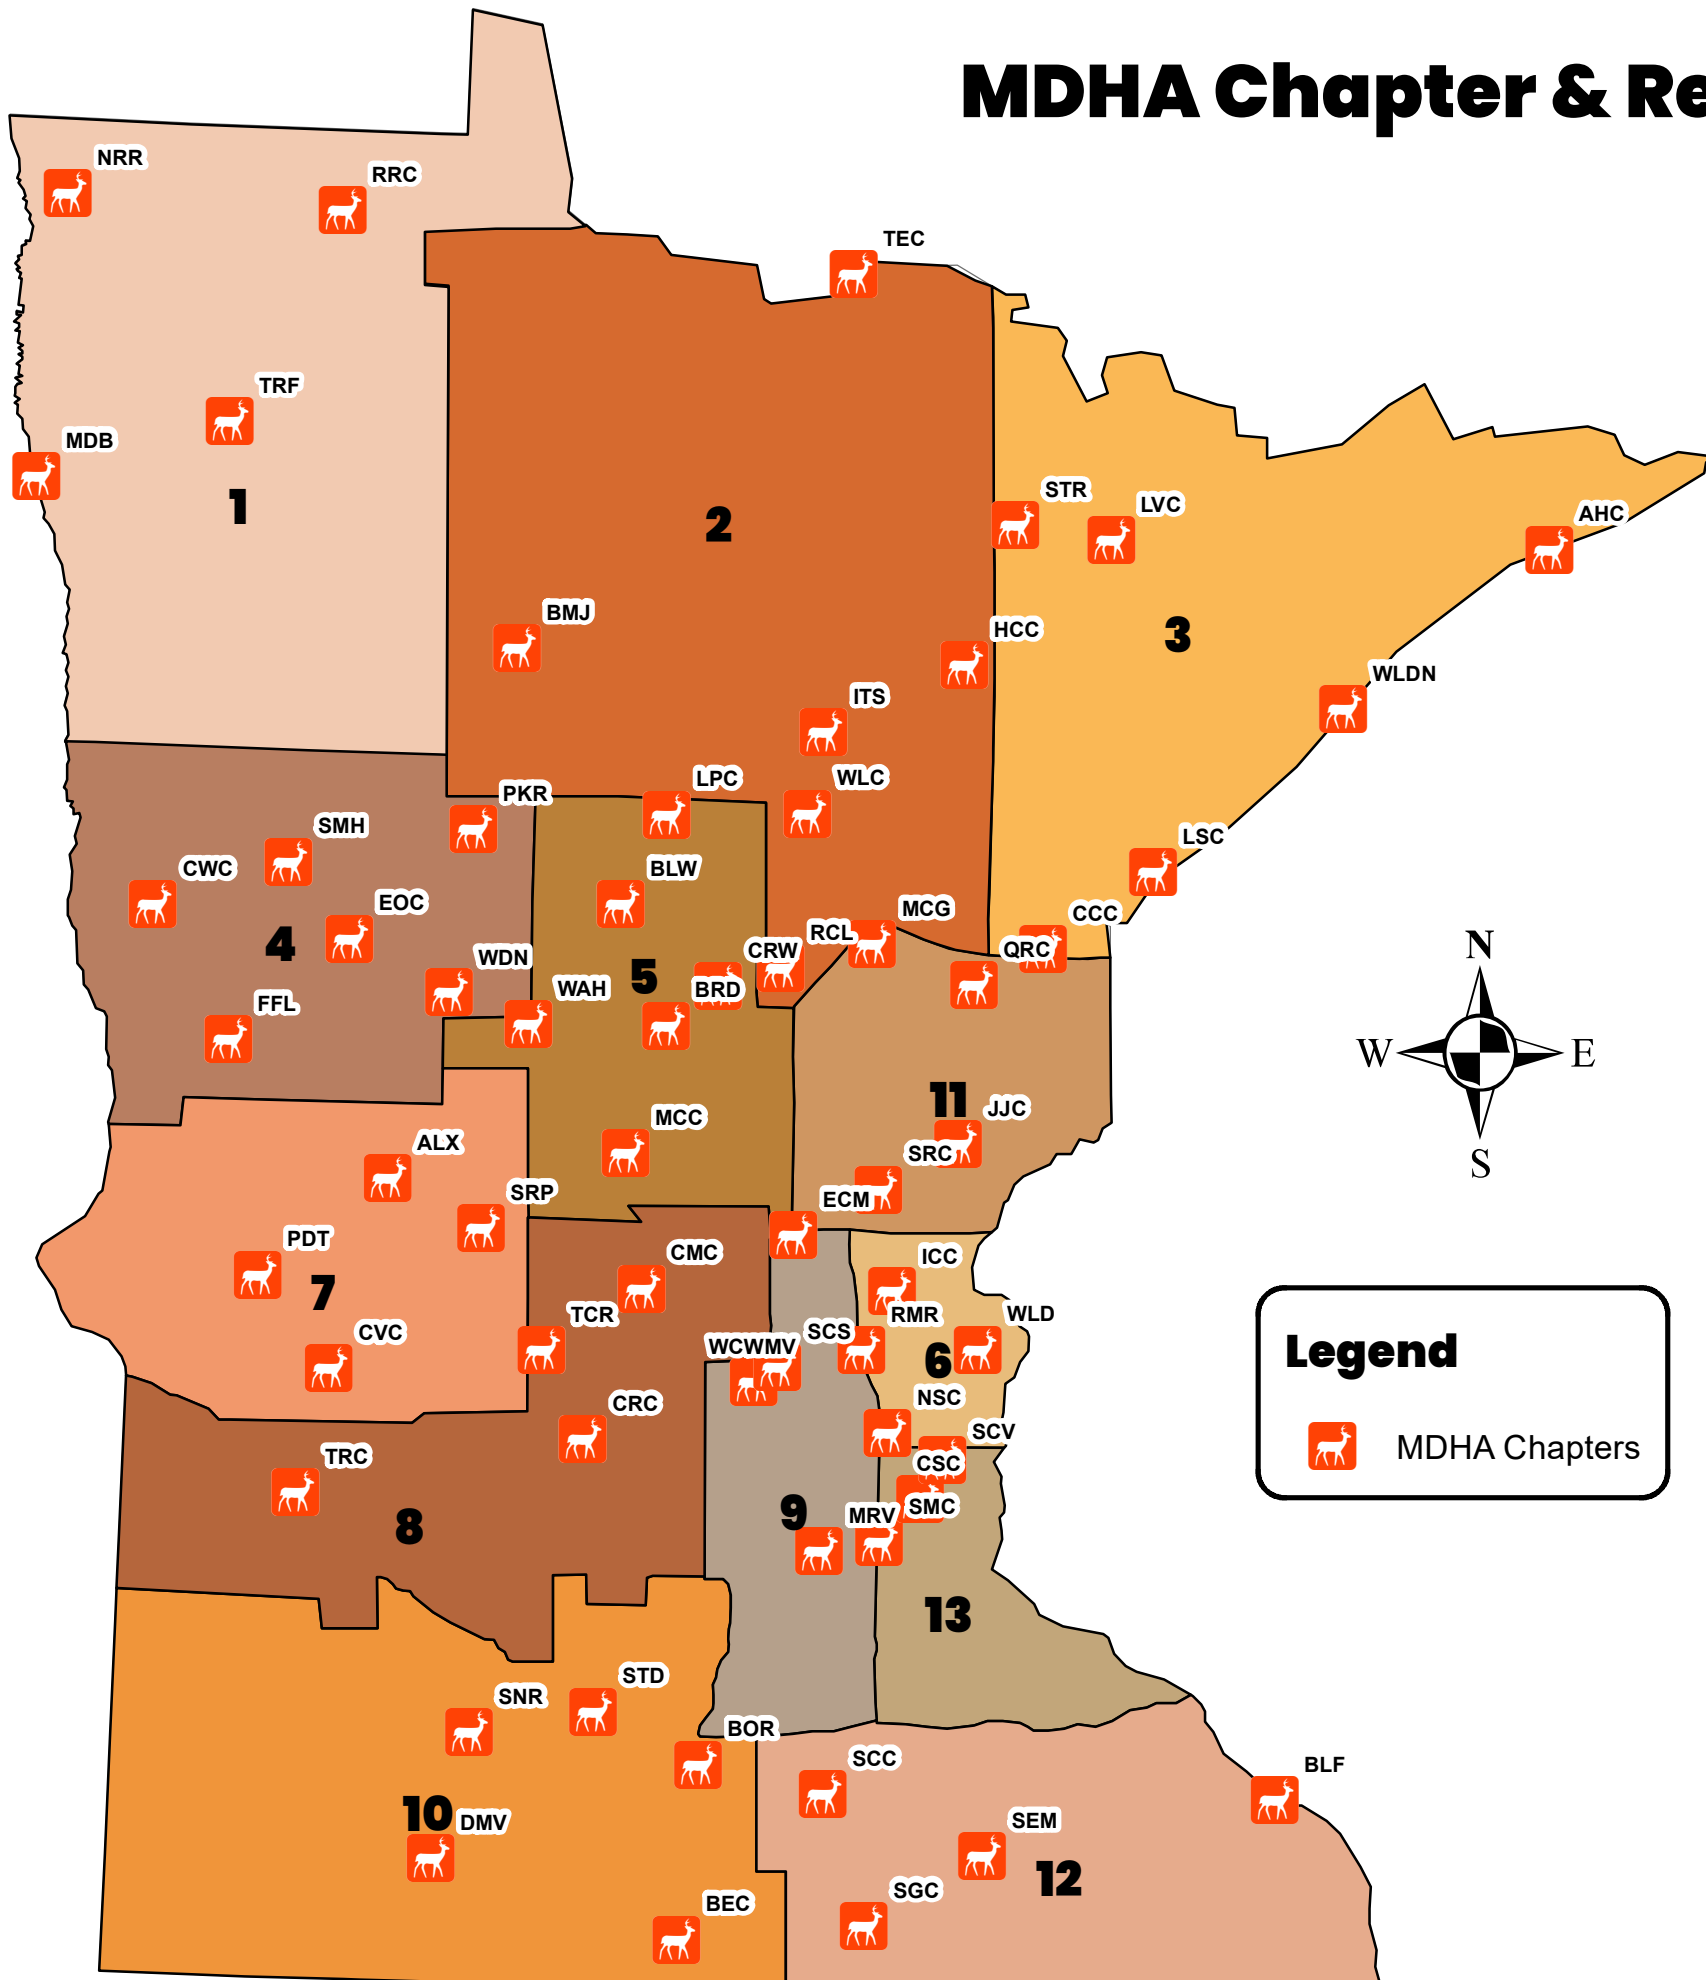

MDHA Chapter & Region Location

Legend

 MDHA Chapters

Code	Chapter Name	Region	Code	Chapter Name	Region
AHC	Arrowhead	3	NRR	North Red River	1
ALX	Alexandria	7	NSC	North Suburban	6
BEC	Blue Earth River Valley	10	PDT	Pomme De Terre	7
BLF	Bluff Country	12	PKR	Park Rapids	4
BLW	Bluewater	5	QRC	Quad Rivers	11
BMJ	Bemidji	2	RCL	Riceland Whitetails	2
BBOR	Bend of the River	10	RMR	Rum River	6
BRD	Brainerd	5	RRC	Roseau River	1
CCC	Carlton County	3	SCC	South Central Minnesota	12
CMC	Central Minnesota	8	SCS	Sherburne County Swampbucks	9
CRC	Crow River	8	SCV	St. Croix River Valley	13
CRW	Cuyuna Range Whitetails	5	SEM	Southeast Minnesota	12
CSC	Capitol Sportsmen's	13	SGC	Southern Gateway	12
CVC	Chippewa Valley	7	SMC	South Metro	13
CWC	Clay Wilkin	4	SMH	Smokey Hills	4
DMV	Des Moines Valley	10	SNR	Sunrisers	10
ECM	East Central Minnesota	9	SRC	Snake River	11
EOC	East Ottertail	4	SRP	Sauk River Phantom Buck	7
FFL	Fergus Falls	4	STD	Sioux Trails Deer Hunters	10
HCC	Hibbing/Chisholm	2	STR	Sturgeon River	3
ICC	Isanti County	6	TCR	Tri-County River Bottom Bucks	8
ITS	Itasca County	2	TEC	Trails End	2
JJC	Jim Jordan	11	TRC	Two Rivers	8
LPC	Lakes and Pines	5	TRF	Thief River Falls	1
LSC	Lake Superior	3	WAH	Wahoo Valley	5
LVC	Lake Vermilion	3	WCWMV	Wright County/West Metro Whitetails	9
MCC	Morrison County	5	WDN	Wadena	4
MCG	McGregor Area	11	WLC	Woodland	2
MDB	Min-Dak Border	1	WLD	Wild River	6
MRV	Minnesota River Valley	9	WLDN	Wilderness	3